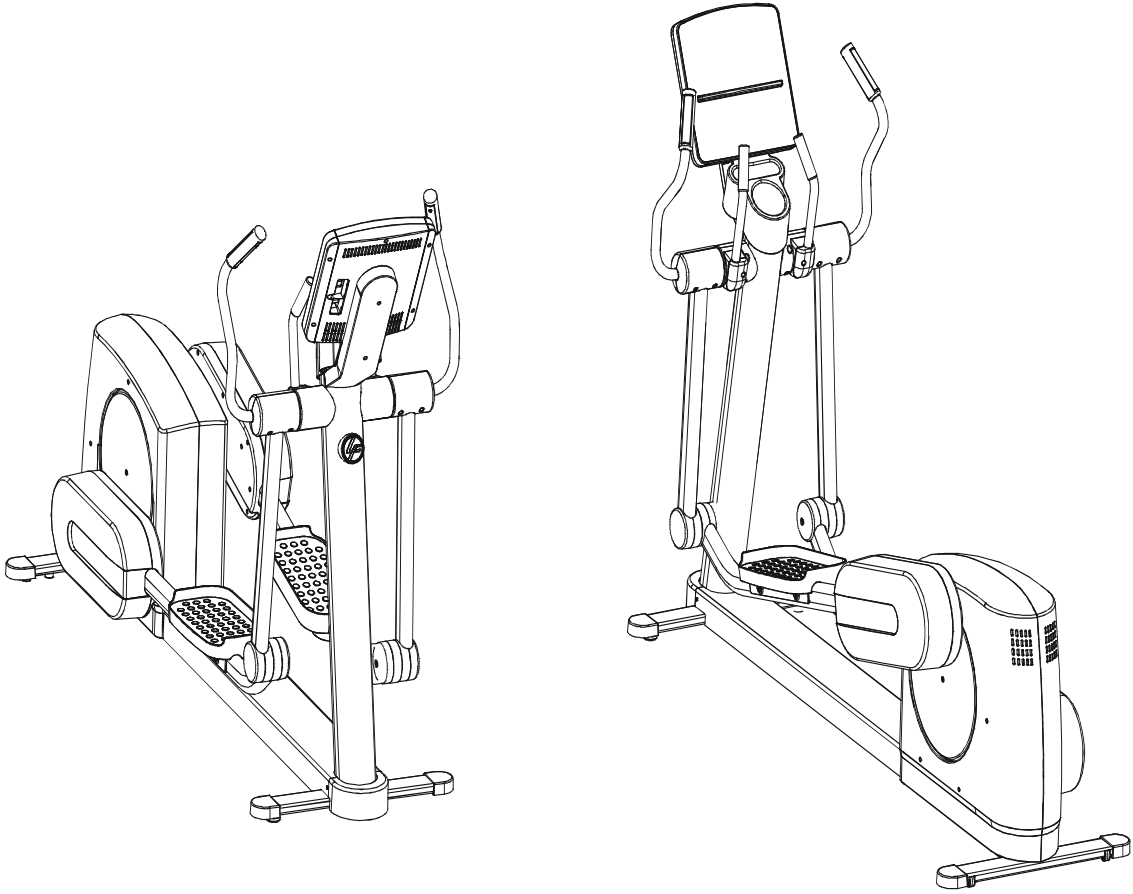

# LifeFitness

ARCTIC SILVER CROSS TRAINER 95XEZ-0XXX-01

Customer Support Services  
**PARTS MANUAL** rev 31 Jul 2008, A.D.

**ARCTIC SILVER 95XEZ**  
**REFERENCES**

**95XEZ-0XXX-01**  
**S/N WZX100000 and up**

OPERATION MANUAL	M051-00K62-A072
TOUCH UP PAINT: SPRAY CAN .5 OZ BOTTLE W/APPLICATOR .33 OZ PEN	0017-00008-0204 0017-00008-0205 0017-00008-0206
SERVICE MANUAL	M051-00K62-A060
PLUG IN OPTION 120/60	GK62-00002-0018
PLUG IN OPTION 240/50 UK	GK62-00002-0019
PLUG IN OPTION 240v AUS	GK62-00002-0020
PLUG IN OPTION 230/50 CONT	GK62-00002-0021
POWER CABLE W/BRACKET ASSY. ASSEMBLY CONSISTS OF: 1) COAX CABLE 2) POWER EZTENSION CABLE 3) ACCESS PANEL BRACKET 4) F TYPE CONNECTOR 5) PLASTIC GROMMET (QTY. 2)	AK62-00210-0000  AK32-00020-0002 AK32-00078-0001 OK62-01179-0001 0017-00021-2846 0017-00042-0754
CRANKSHAFT W/BEARINGS KIT	GK62-00002-0028
HARDWARE BAG	AK62-00152-0001

	Page
Console Support and Deadshaft Covers .....	4
Handlebars and Bullhorns .....	5
Console and Related Components .....	6
Entertainment TV Console.....	7
Connector Bracket .....	8
Entertainment Mounting Bracket .....	9
Upper Frame Hardware .....	10
Rocker Arms and Pedal Levers .....	11
Crank Cover and Lower Caps .....	12
Lower Frame Shrouds and Hardware.....	13
Pedal Lever Assembly Components.....	14
PCB, Battery, Reed Switch & Bracket .....	15
Bearing-Insert Assembly – AK62-00299-0000.....	16
Crank Arm Pulley Assembly .....	17
Drive Module .....	18
Drive Module Hardware .....	19
Cables .....	20

Note: The 95Xi comes with both Telemetry and LifePulse sensors.

**ARCTIC SILVER 95XEZ**  
**Console Support & Deadshaft Covers**

**95XEZ-0XXX-01**  
**S/N WZX100000 and up**

Console Support  
AK62-00123-0000  
Console Support Cap  
OK62-01030-0000  
Console Support  
Shroud  
OK62-01023-0000